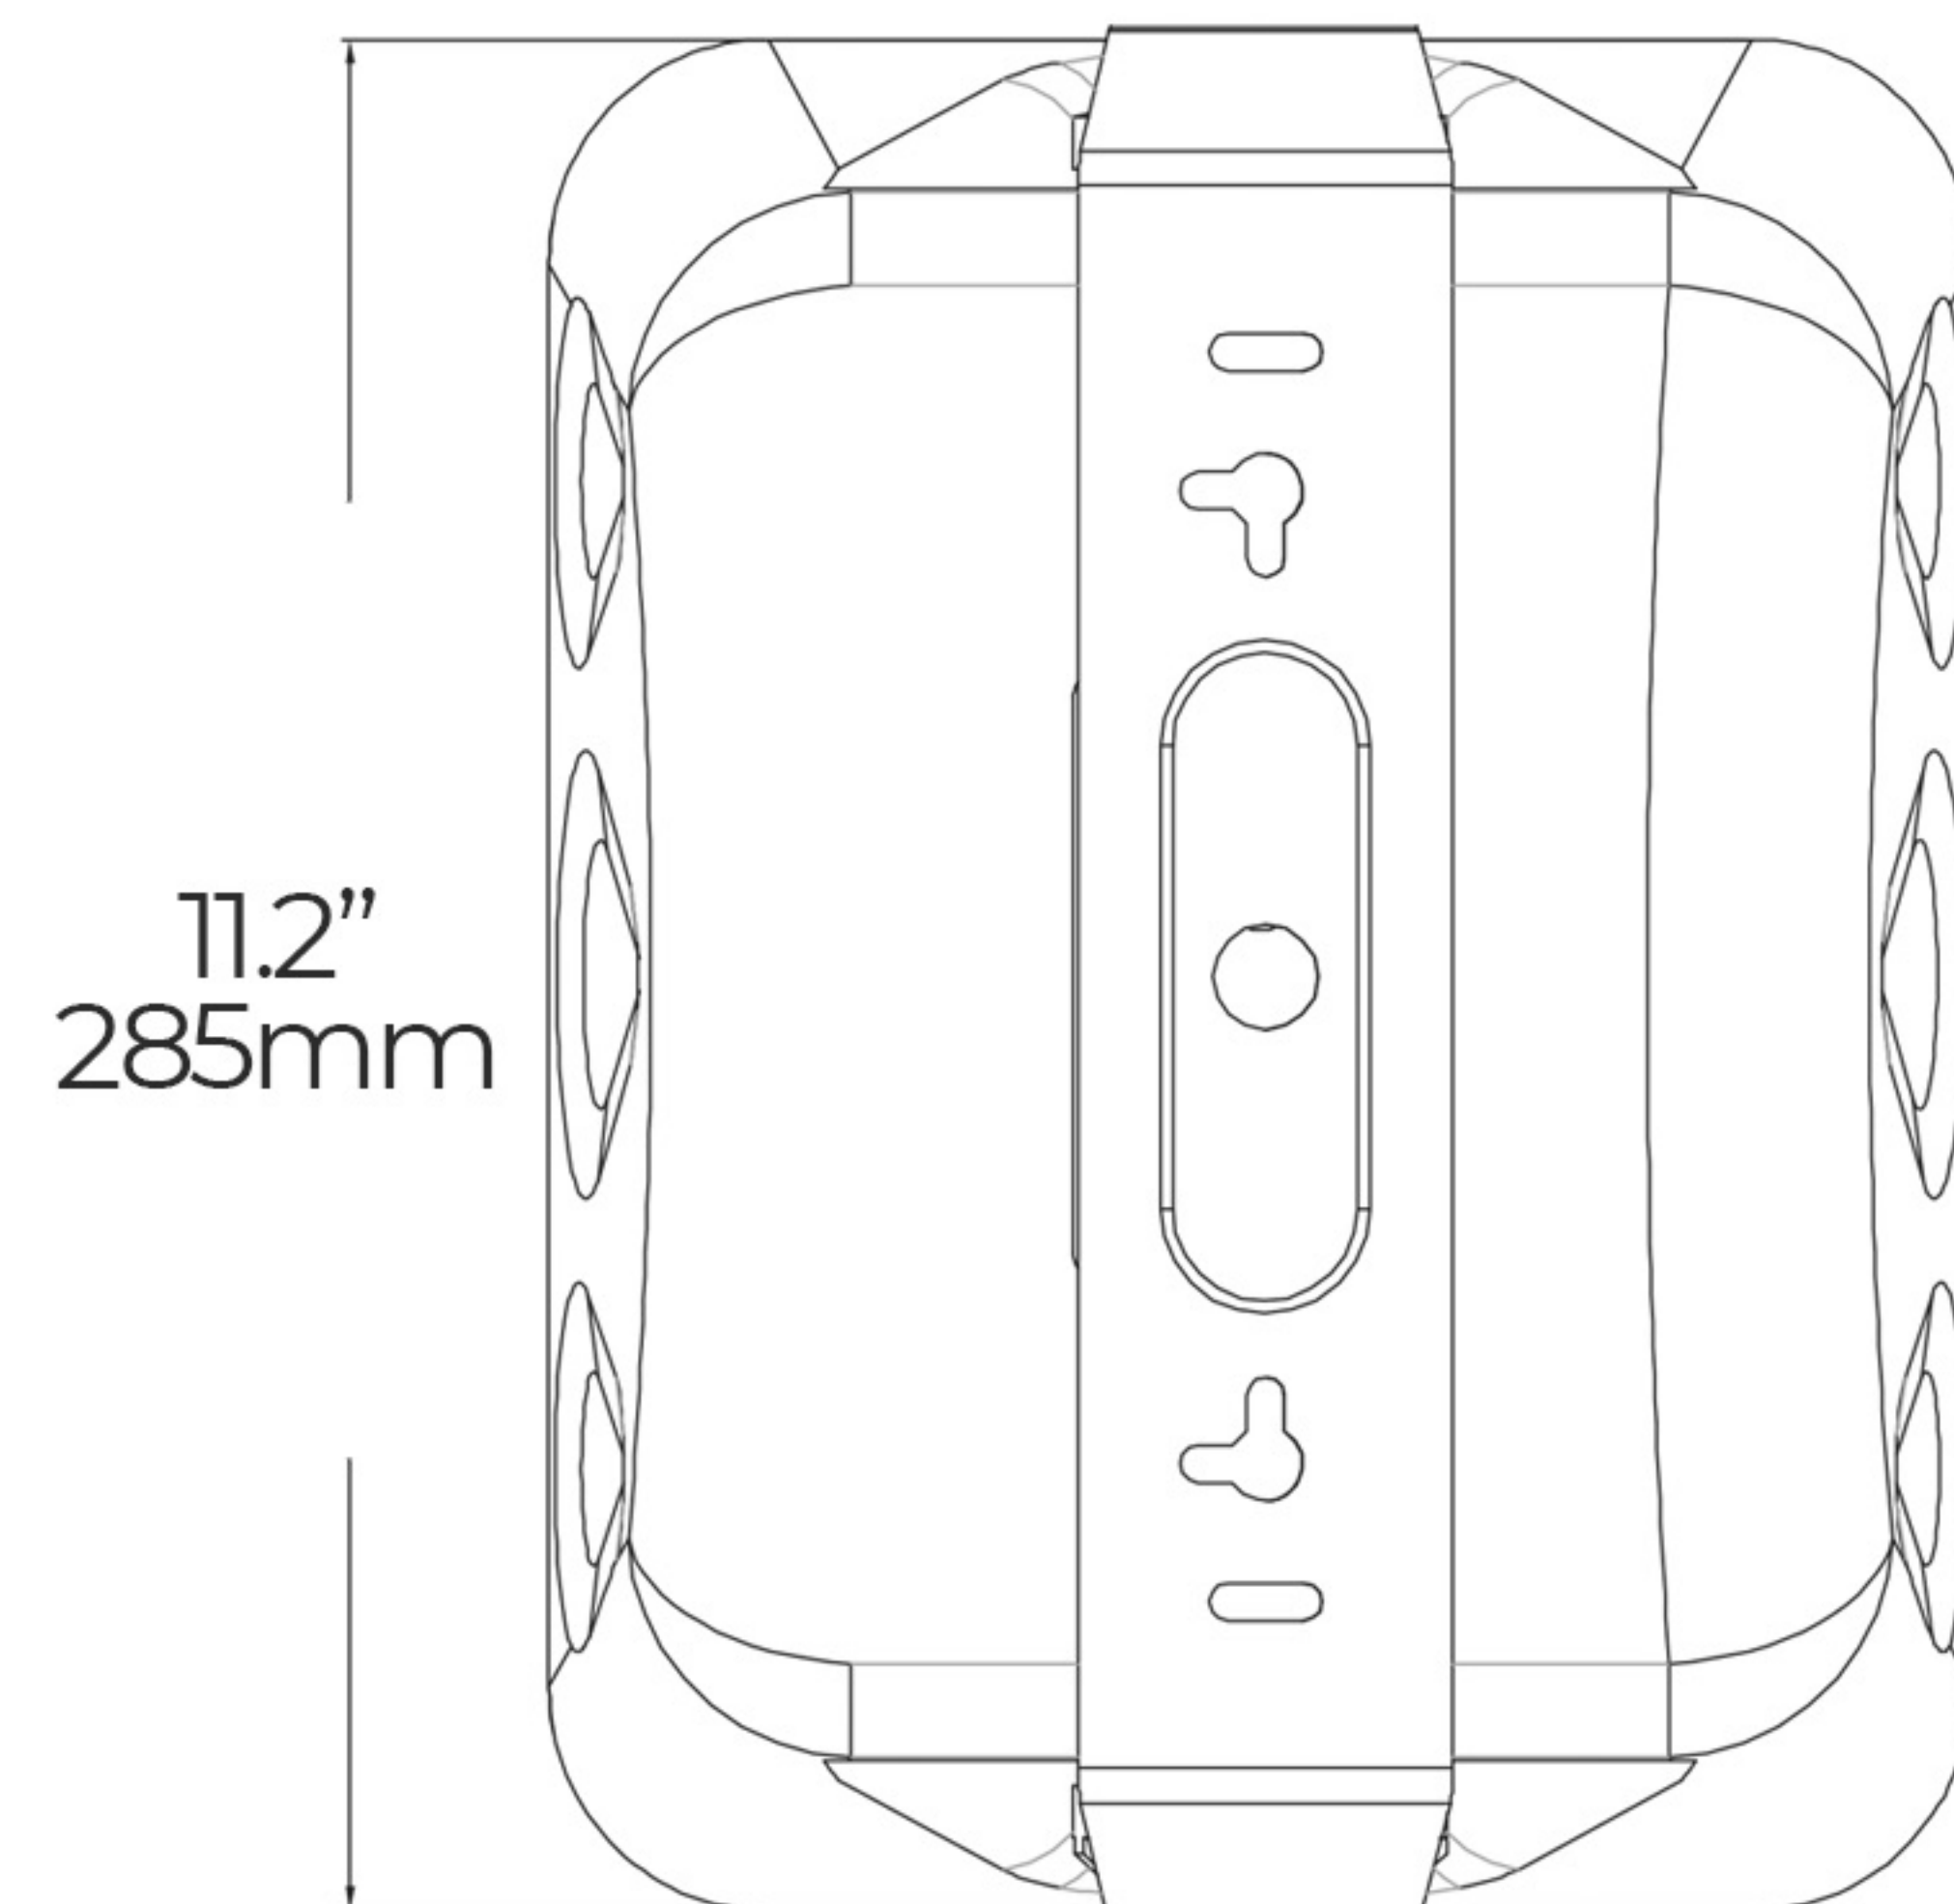

## TECHNICAL PARAMETERS

Over Dimension(W*D*H)	8.5" x 8.1" x 11.2" / 216x205x285mm
Tweeter	1"(25mm)Silk dome
Woofer	6.5"(165mm)
Power(RMS)	80W
Frequency Response	45Hz-20KHz
Impedance	8ohms
Sensitivity(1W/1M)	90dB
Color	White
Transformer	40W-20W-10W-5W/100V

## TECHNICAL DRAWINGS

FRONT VIEW

SIDE VIEW

BACK VIEW

ALL DIMENSIONS ARE IN MILLIMETERS.