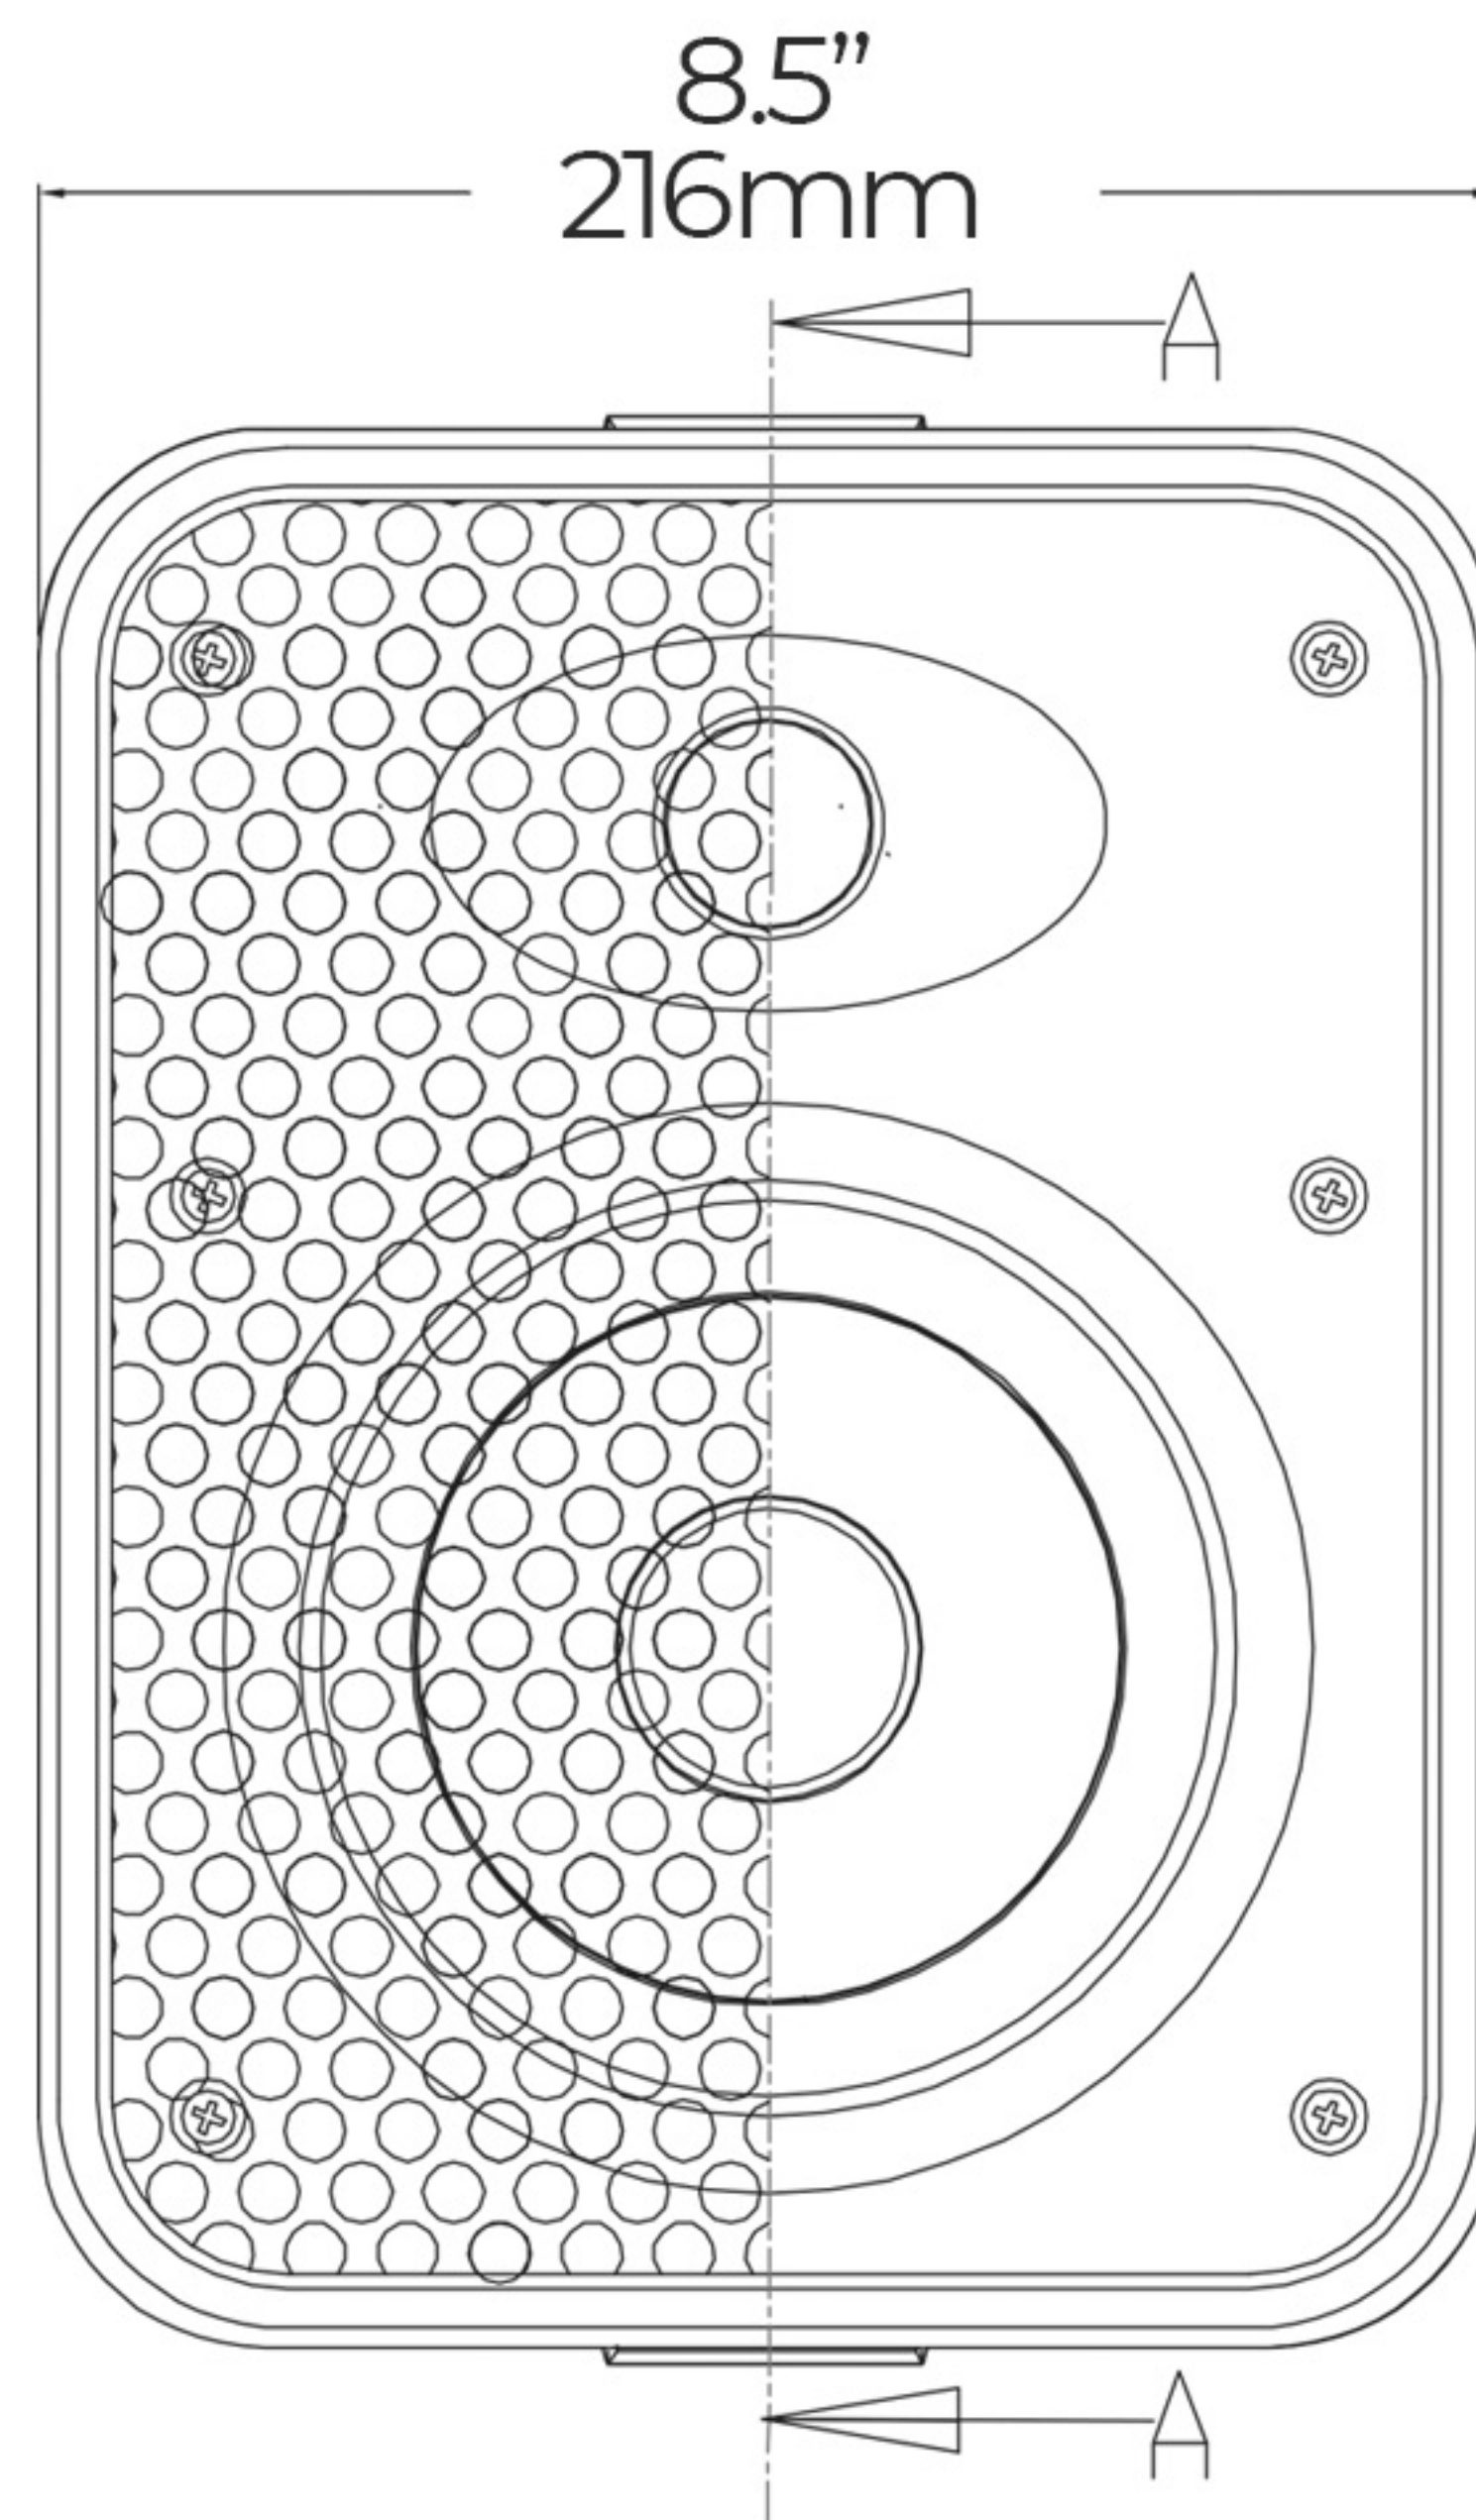

## KEY FEATURES

- 80 W 6.5" SPEAKER
- 1" TWEETER
- 45 Hz-20KHz
- WATER RESISTANT
- ULTRA LOW DISTORTION SYSTEM
- LOW PROFILE COMPACT DESIGN
- WHITE DURABLE PAINTING FINISH

## TECHNICAL PARAMETERS

Over Dimension(W*D*H)	8.5" x 8.1" x 11.2" / 216x205x285mm
Tweeter	1"(25mm)Silk dome
Woofer	6.5"(165mm)
Power(RMS)	80W
Frequency Response	45Hz-20KHz
Impedance	8ohms
Sensitivity(1W/1M)	90dB
Color	White
Transformer	40W-20W-10W-5W/100V

## TECHNICAL DRAWINGS

FRONT VIEW

SIDE VIEW

BACK VIEW

ALL DIMENSIONS ARE IN MILLIMETERS.