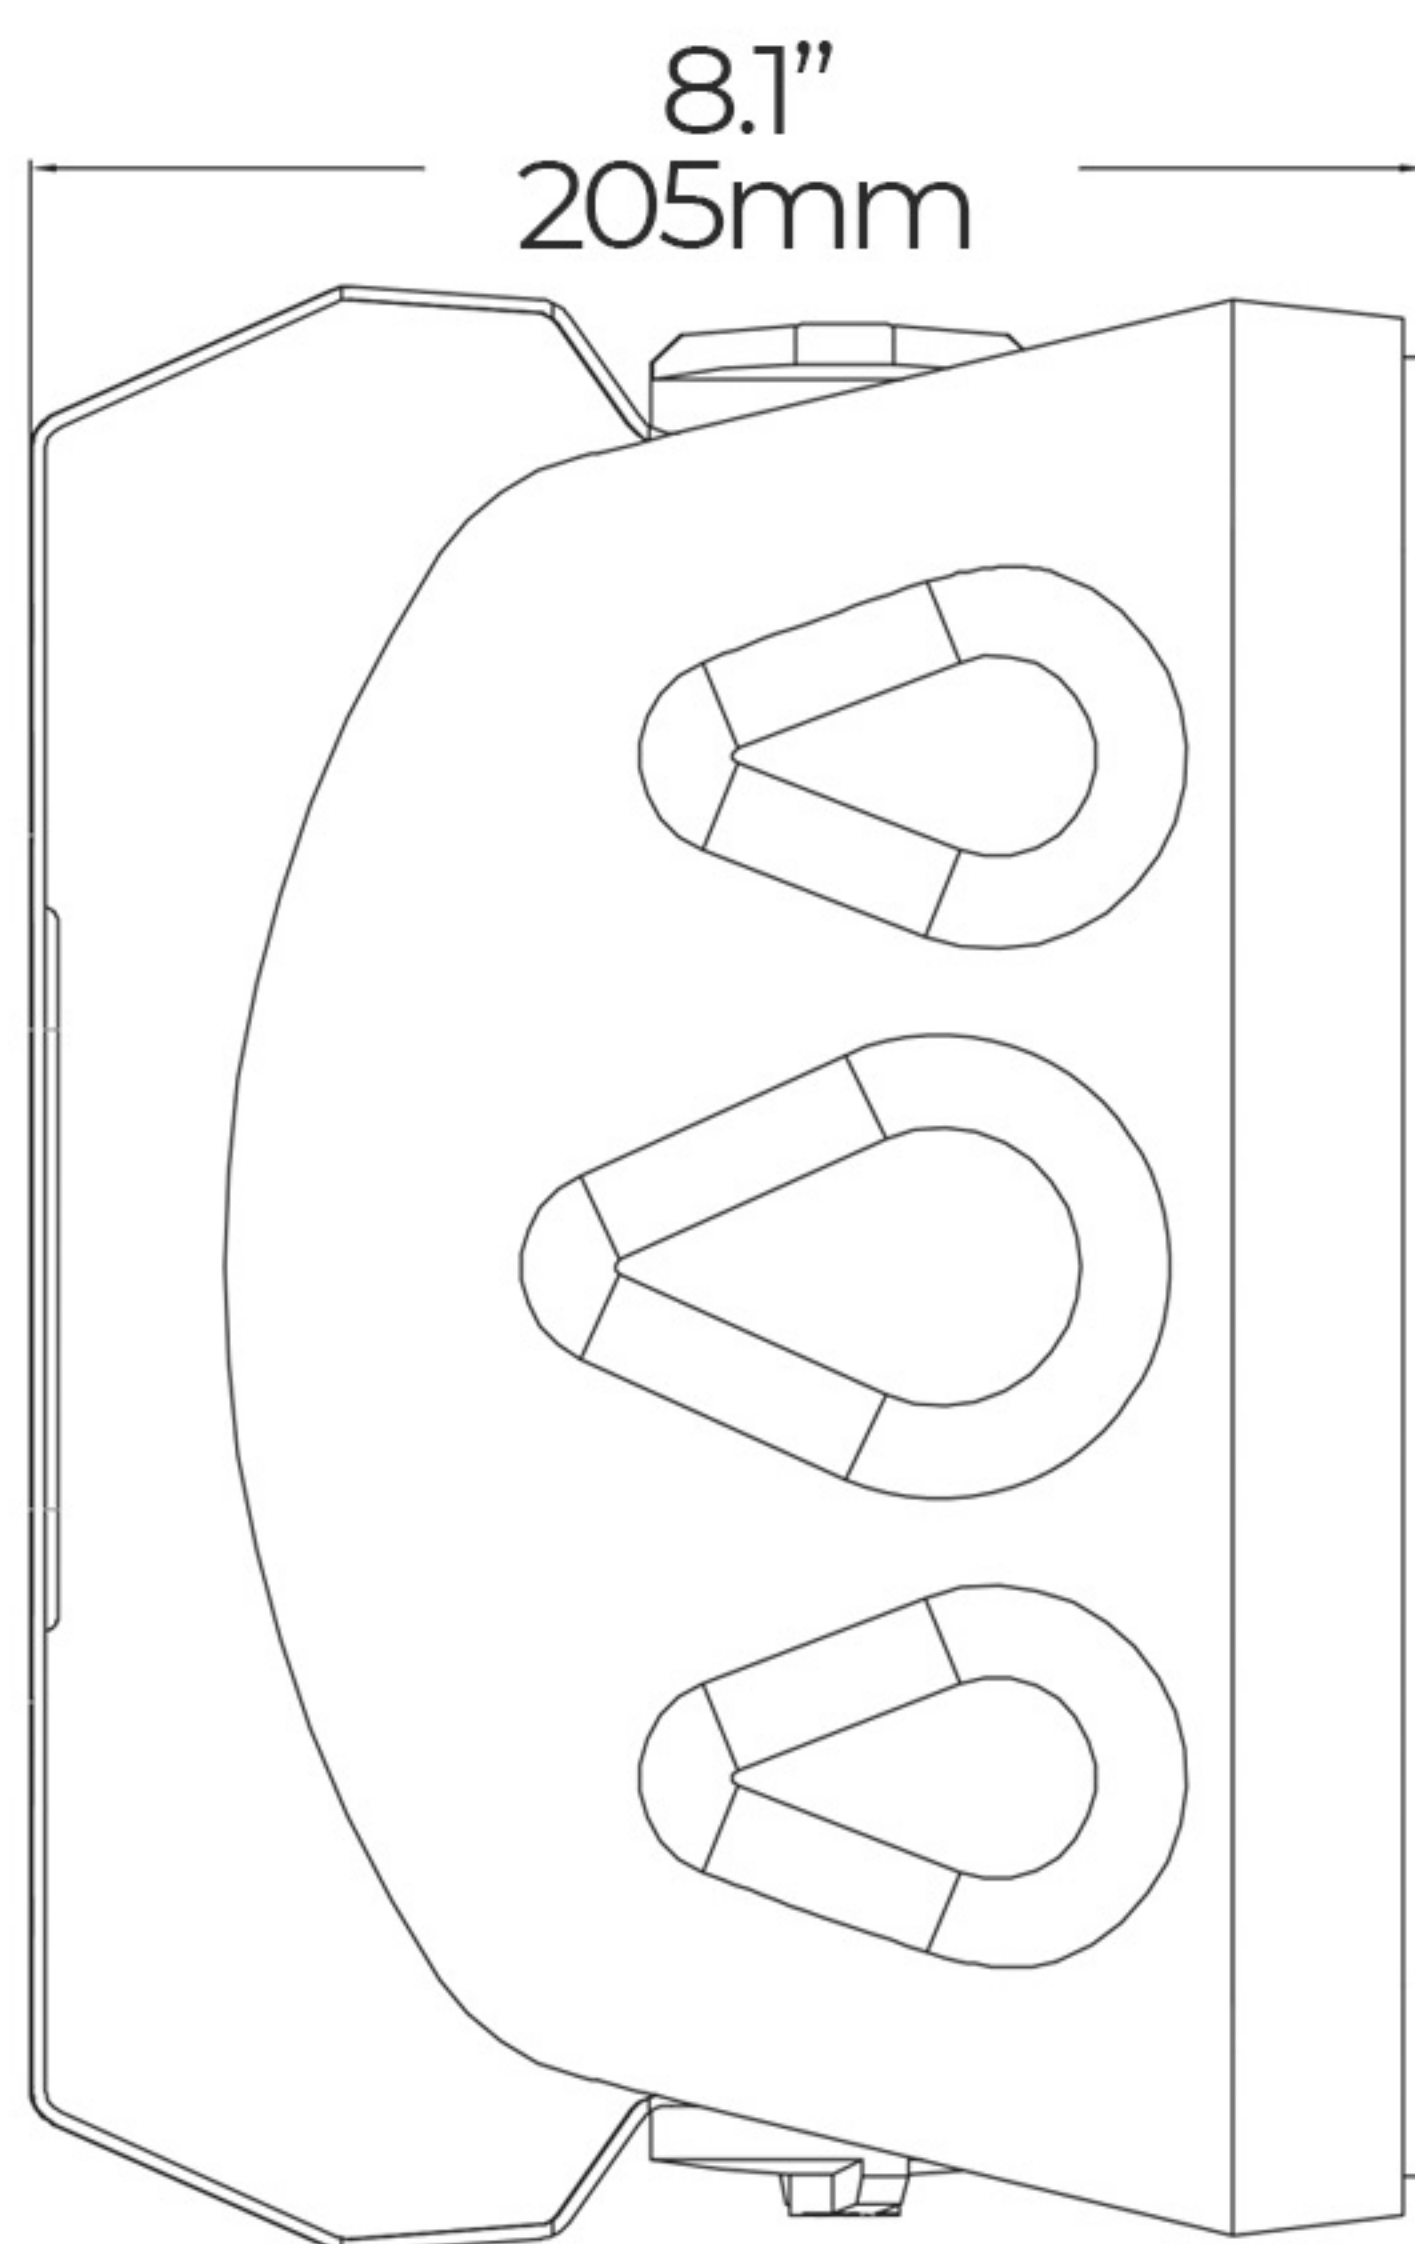

## KEY FEATURES

- 80 W 6.5" SPEAKER
- 1" TWEETER
- 45 Hz-20KHz
- WATER RESISTANT
- ULTRA LOW DISTORTION SYSTEM
- LOW PROFILE COMPACT DESIGN
- WHITE DURABLE PAINTING FINISH

## TECHNICAL PARAMETERS

Over Dimension(W*D*H)	8.5" x 8.1" x 11.2" / 216x205x285mm
Tweeter	1"(25mm)Silk dome
Woofer	6.5"(165mm)
Power(RMS)	80W
Frequency Response	45Hz-20KHz
Impedance	8ohms
Sensitivity(1W/1M)	90dB
Color	White
Transformer	40W-20W-10W-5W/100V

## TECHNICAL DRAWINGS

FRONT VIEW

SIDE VIEW

BACK VIEW

ALL DIMENSIONS ARE IN MILLIMETERS.