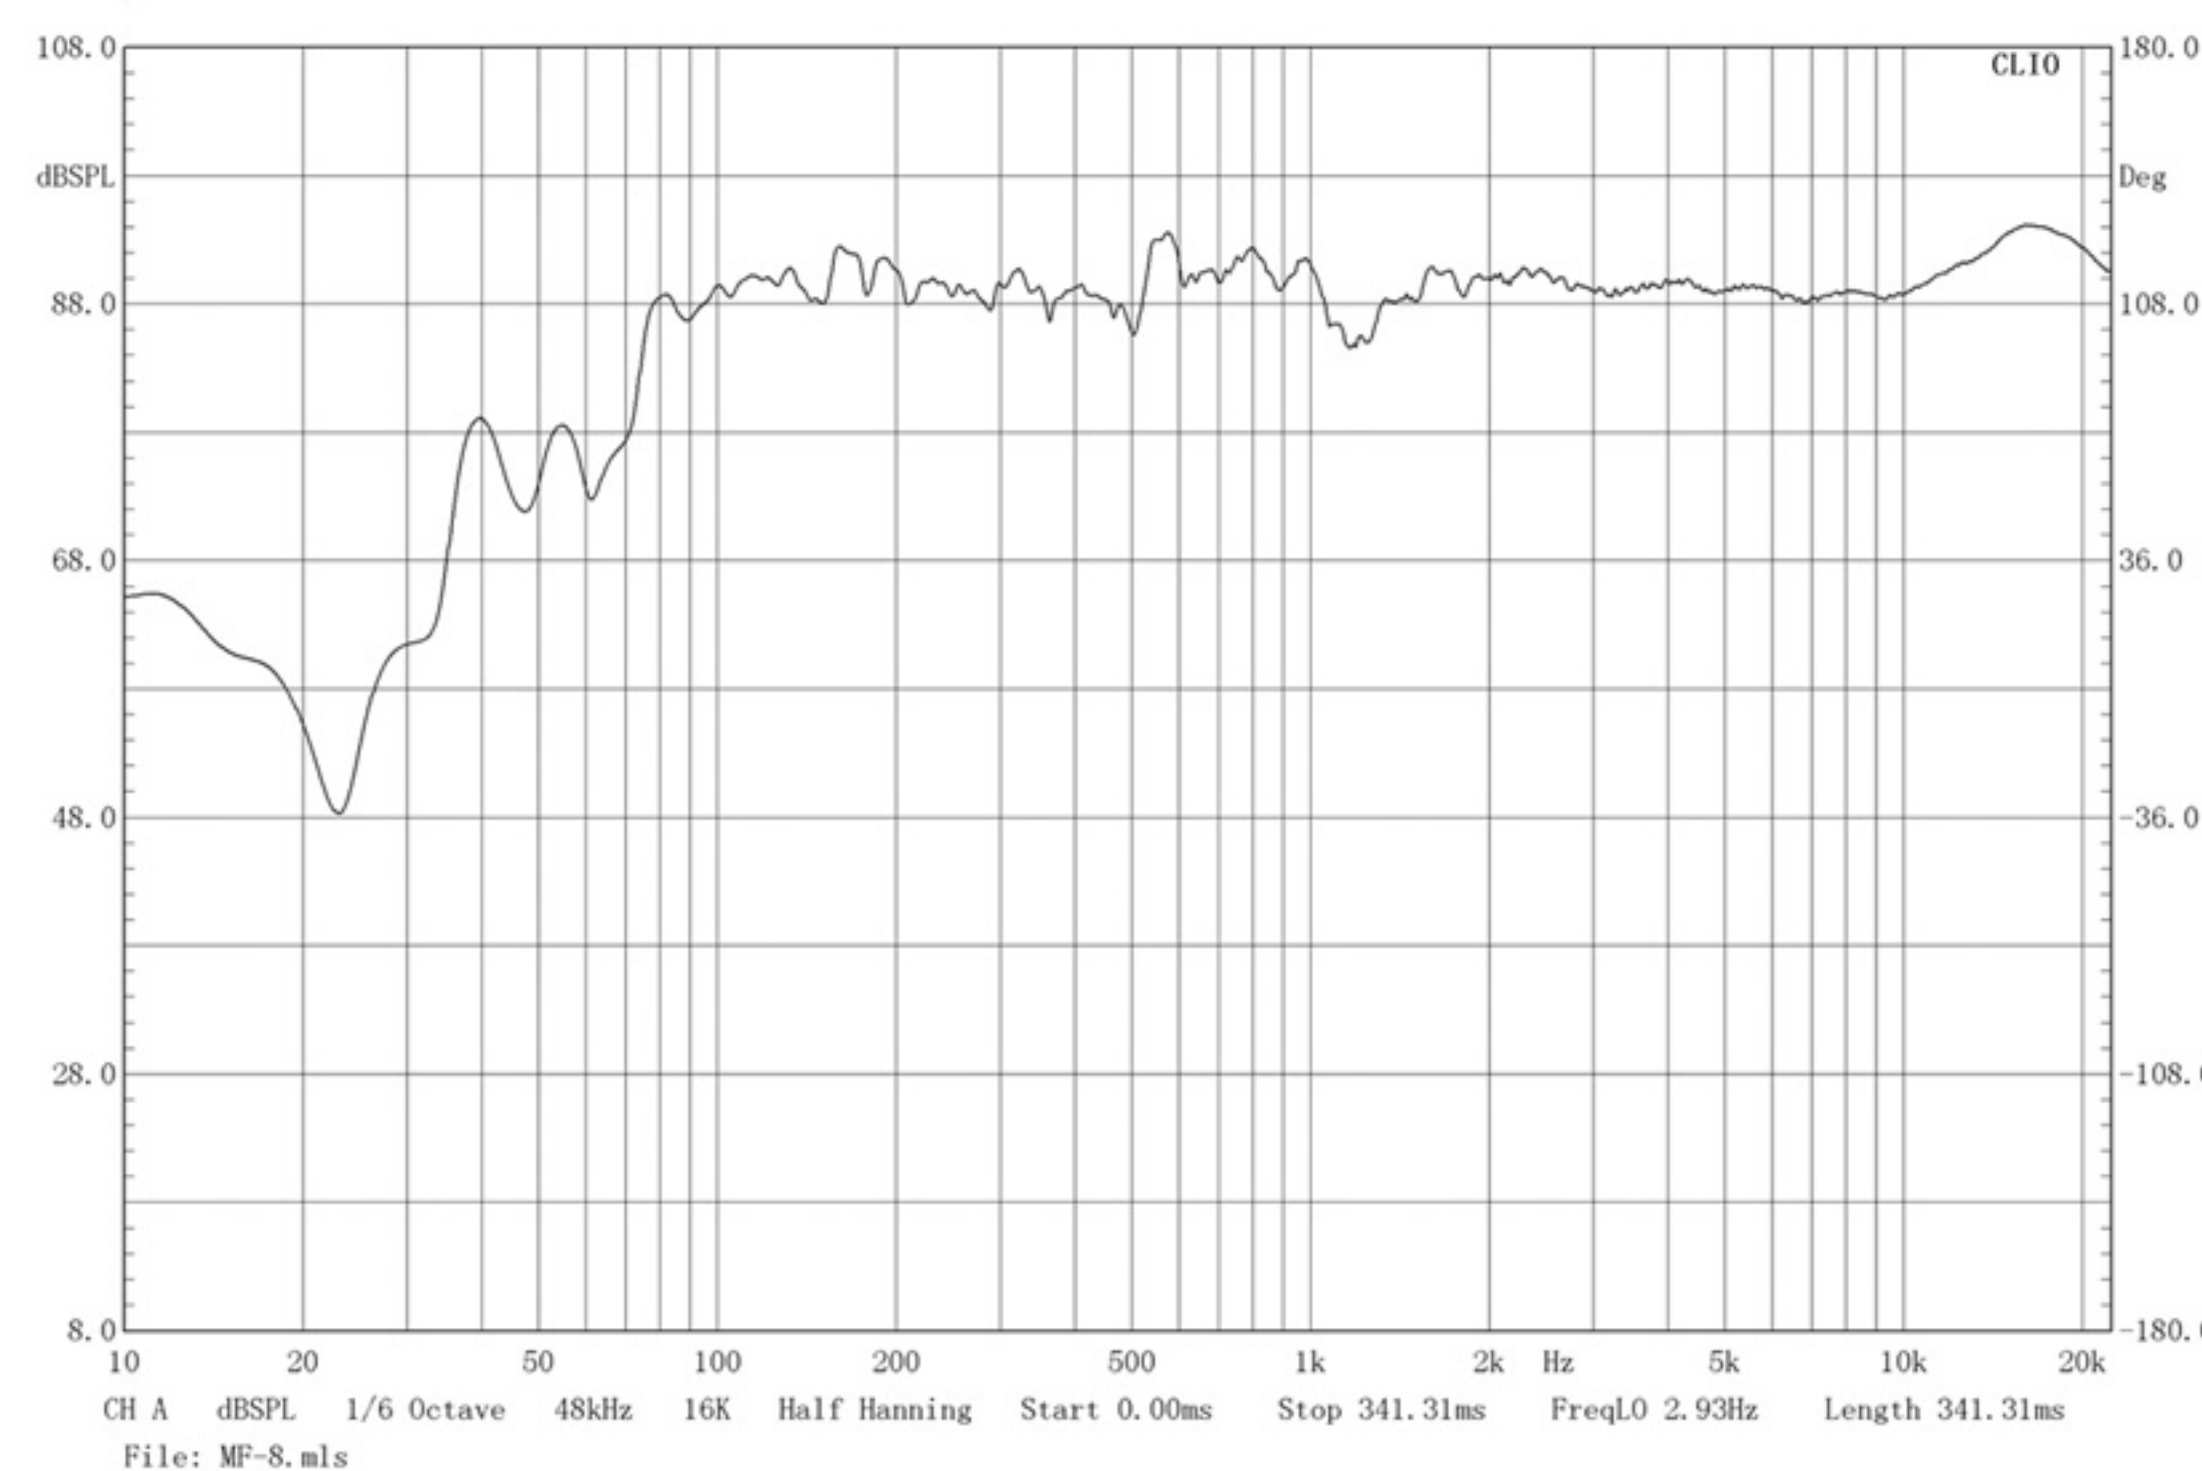

## KEY FEATURES

- 80 W 6.5" SPEAKER
- 1" TWEETER
- 45 Hz-20KHz
- WATER RESISTANT
- ULTRA LOW DISTORTION SYSTEM
- LOW PROFILE COMPACT DESIGN
- WHITE DURABLE PAINTING FINISH

## TECHNICAL PARAMETERS

Over Dimension(W*D*H)	8.5" x 8.1" x 11.2" / 216x205x285mm
Tweeter	1"(25mm)Silk dome
Woofer	6.5"(165mm)
Power(RMS)	80W
Frequency Response	45Hz-20KHz
Impedance	8ohms
Sensitivity(1W/1M)	90dB
Color	White
Transformer	40W-20W-10W-5W/100V

## FREQUENCY RESPONSE

## TECHNICAL DRAWINGS

FRONT VIEW

SIDE VIEW

BACK VIEW

ALL DIMENSIONS ARE IN MILLIMETERS.