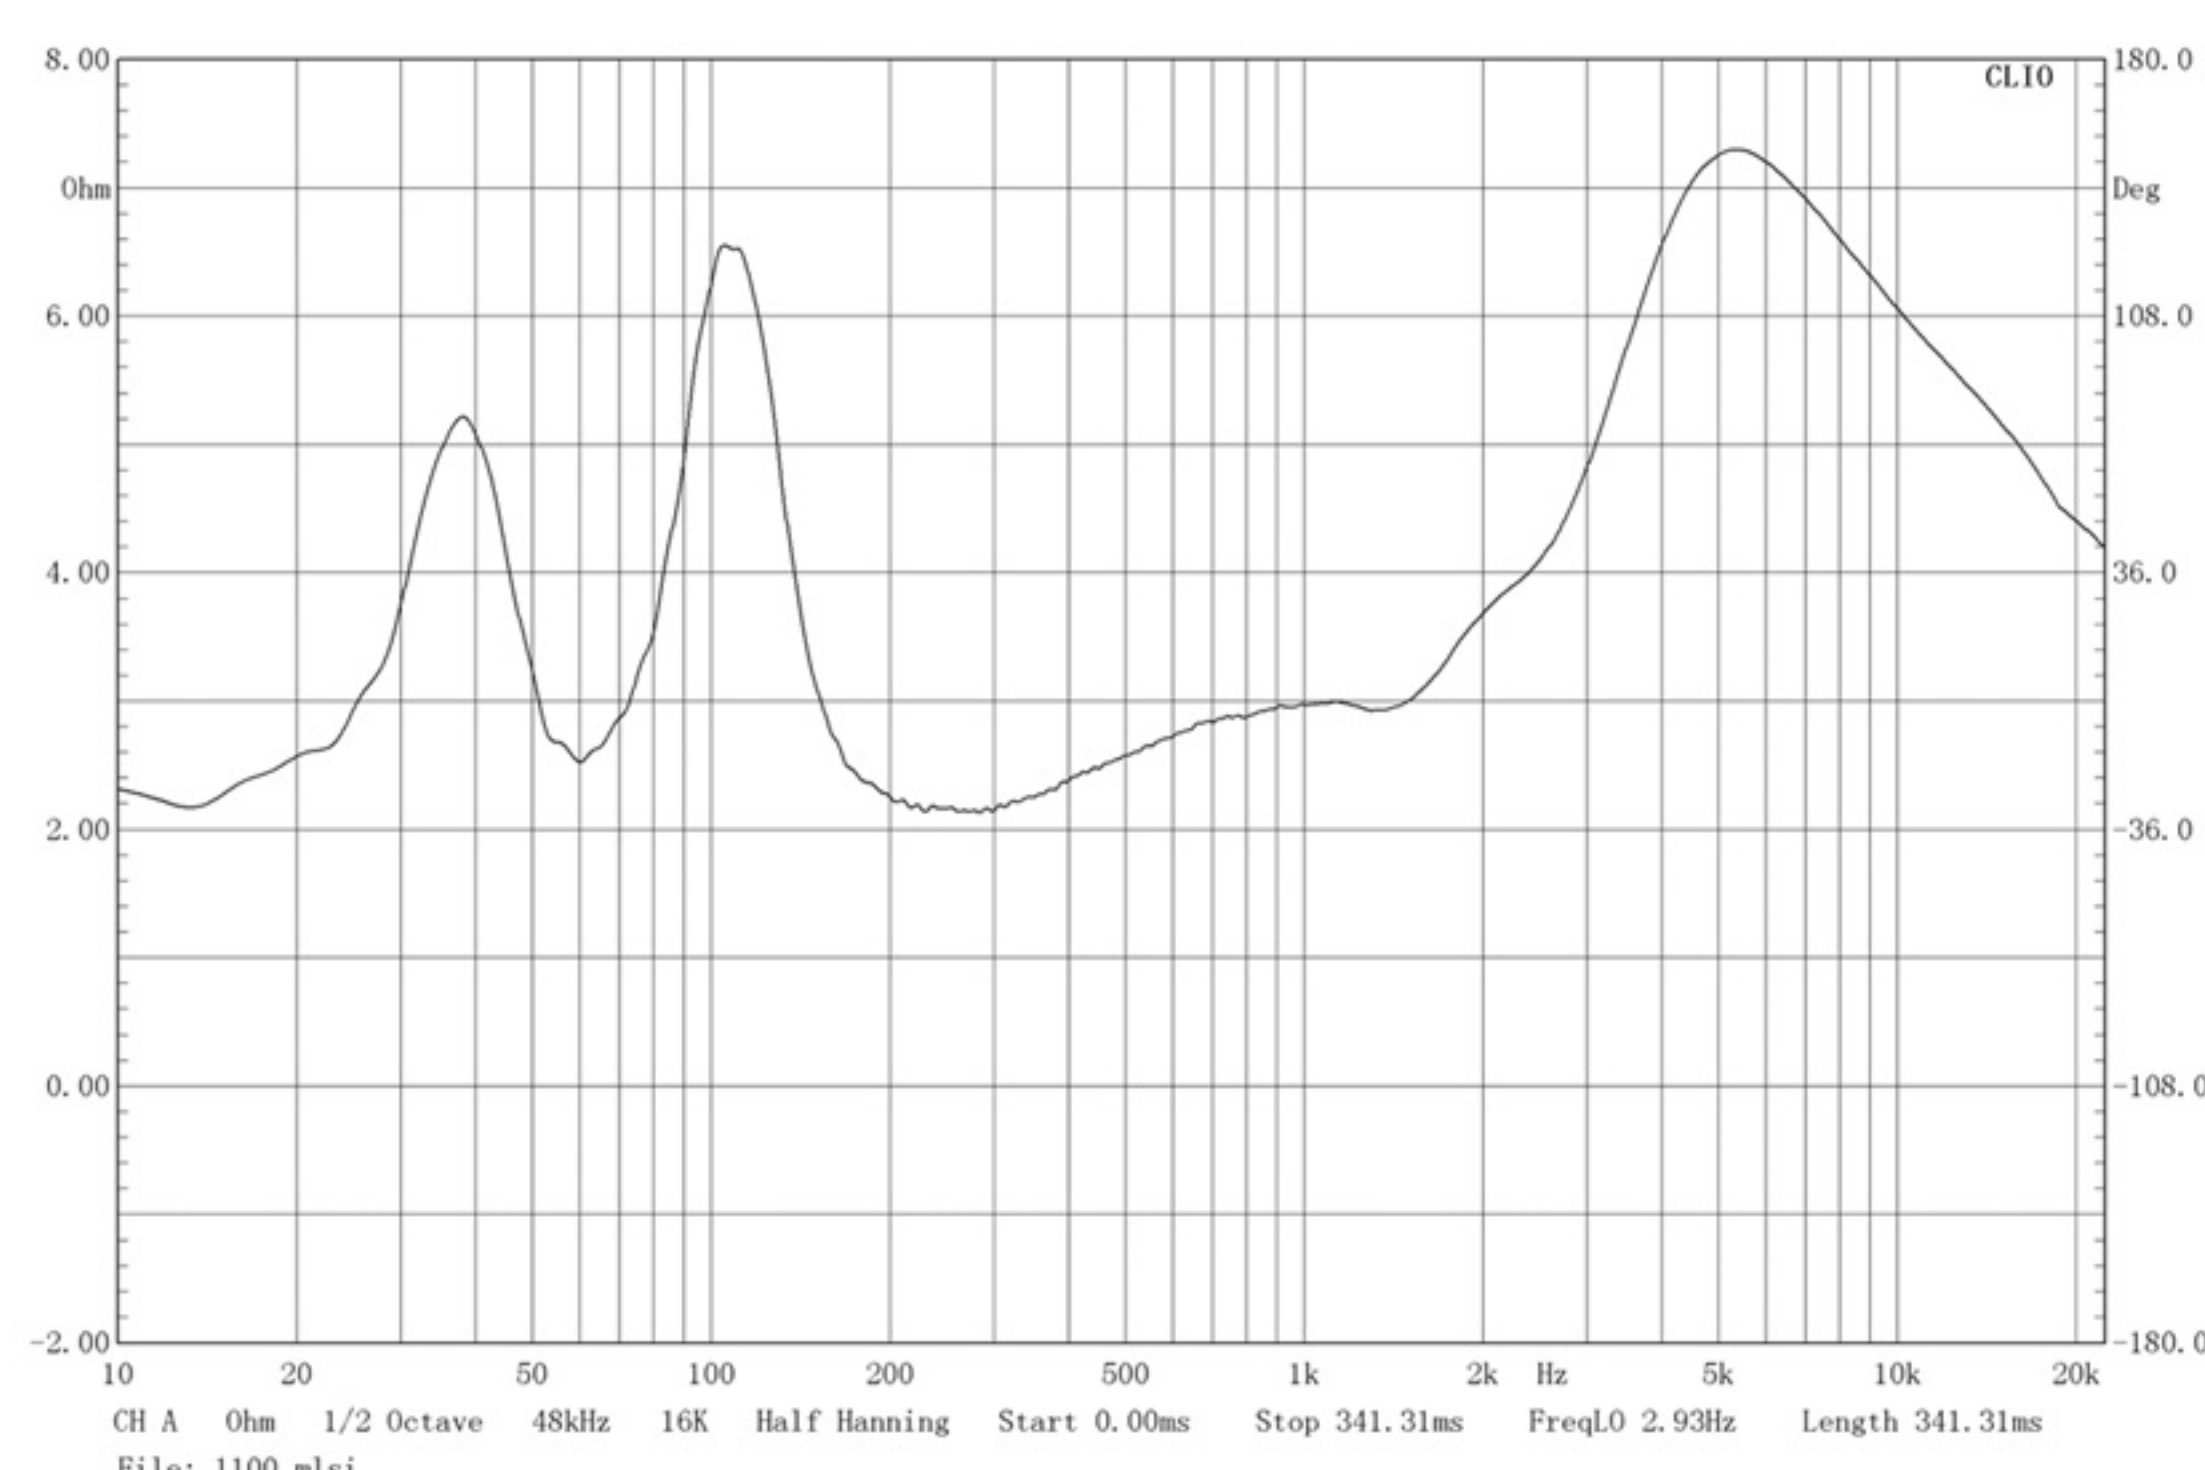

## KEY FEATURES

- 80 W 6.5" SPEAKER
- 1" TWEETER
- 45 Hz-20KHz
- WATER RESISTANT
- ULTRA LOW DISTORTION SYSTEM
- LOW PROFILE COMPACT DESIGN
- WHITE DURABLE PAINTING FINISH

## TECHNICAL PARAMETERS

Over Dimension(W*D*H)	8.5" x 8.1" x 11.2" / 216x205x285mm
Tweeter	1"(25mm)Silk dome
Woofer	6.5"(165mm)
Power(RMS)	80W
Frequency Response	45Hz-20KHz
Impedance	8ohms
Sensitivity(1W/1M)	90dB
Color	White
Transformer	40W-20W-10W-5W/100V

## TECHNICAL DRAWINGS

FRONT VIEW

SIDE VIEW

BACK VIEW

ALL DIMENSIONS ARE IN MILLIMETERS.